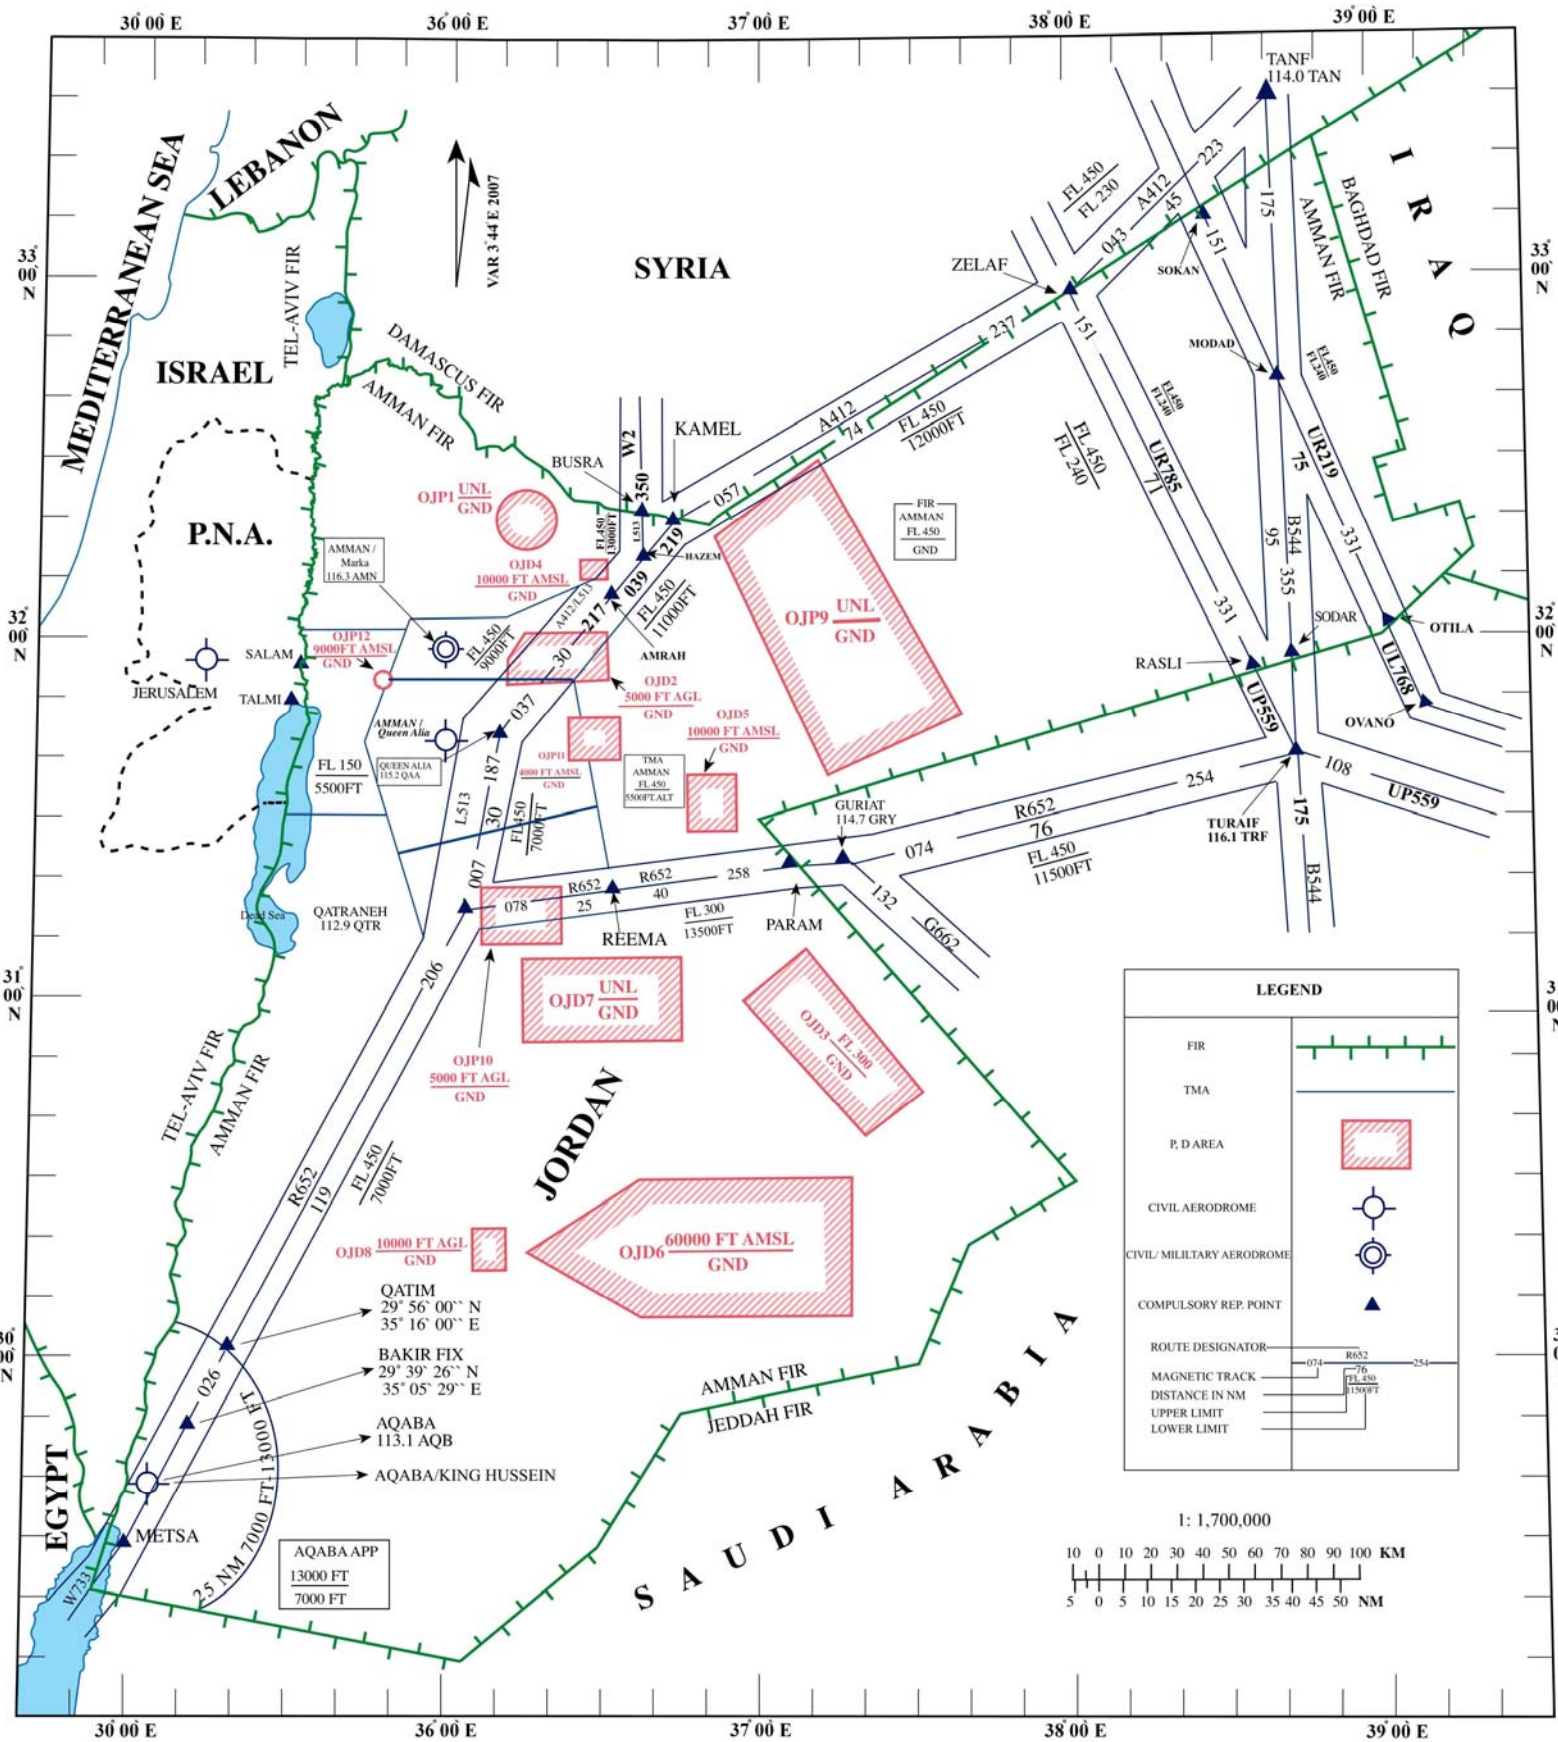

EN-ROUTE CHART-ICAO

LEGEND	
FIR	
TMA	
P. D AREA	
CIVIL AERODROME	
CIVIL/MILITARY AERODROME	
COMPULSORY REP. POINT	
ROUTE DESIGNATOR	
MAGNETIC TRACK	
DISTANCE IN NM	
UPPER LIMIT	
LOWER LIMIT	

CIVIL AVIATION AUTHORITY

Within East Sector, Non RNAV equipped ACFT may operate only along Airway B544.